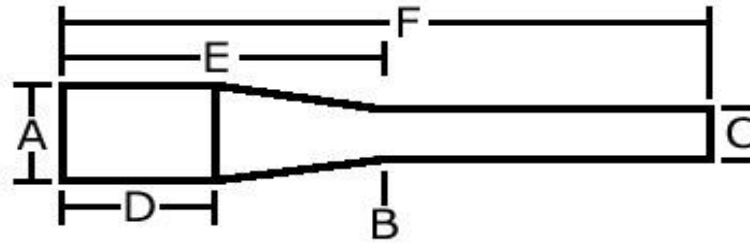

*Lilja*

Contoured Barrels	Approx. Weight	A	B	C	D	E	F
#1	2.70 lbs	1.200"	.700"	.525"	2.50"	6.0"	27.0"
#2	3.00 lbs	1.200"	.750"	.575"	2.50"	6.0"	27.0"
#3	3.40 lbs	1.200"	.800"	.625"	2.75"	6.0"	27.0"
#4	3.60 lbs	1.250"	.825"	.650"	2.75"	6.0"	27.0"
#5	4.00 lbs	1.250"	.875"	.700"	3.00"	6.0"	27.0"
#6	4.50 lbs	1.250"	0.925	.750"	3.25"	6.5	27.0"
#7	5.00 lbs	1.250"	1	.825"	3.50"	6.5	27.0"
#8	5.90 lbs	1.250"	1.075	.900"	3.50"	6.5	27.0"

*Lilja*

Straight Taper	Approx. Weight	A	C	D	F
NBRSA HV Taper	6.75 lbs.	1.250"	.925"	5.0"	27.0"
1.200 JV Taper	6.25 lbs.	1.200"	.875"	5.0"	27.0"
NBRSA HUNTER	5.75 lbs.	1.250"	.725"	4.0"	27.0"
Tactical	5.65 lbs	1.200"	.780"	4.0"	27.0"