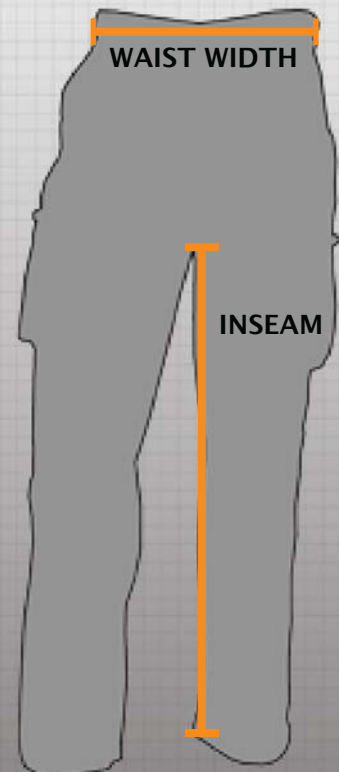

WOMEN'S PANTS

	XS	S	M	L	XL
SIZE					
WAIST WIDTH	24-26	26-28	28-30	30-33	33-36
INSEAM	31.5	32	32	32.5	32.5

*Measurements are in Inches