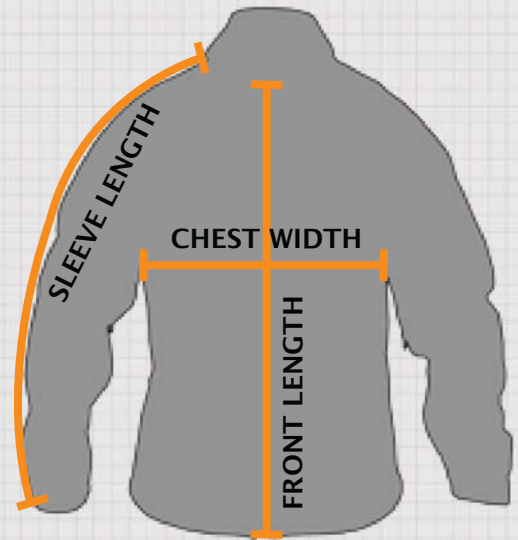

## BASELAYERS

|             | S     | M     | L     | XL    | XXL   |
|-------------|-------|-------|-------|-------|-------|
| WAIST WIDTH | 28-30 | 32-34 | 36-38 | 40-42 | 44-46 |

## MEN'S PANTS

|             | S     | M     | L     | XL    | XXL   | 3XL   |
|-------------|-------|-------|-------|-------|-------|-------|
| WAIST WIDTH | 28-30 | 32-34 | 36-38 | 40-42 | 44-46 | 48-50 |
| INSEAM      | 31.5  | 32    | 32.5  | 33    | 33.5  | 34    |

## WOMEN'S SHIRTS/JACKETS

|               | XS    | S     | M     | L     | XL    |
|---------------|-------|-------|-------|-------|-------|
| CHEST WIDTH   | 17-18 | 18-19 | 19-20 | 20-21 | 21-22 |
| SLEEVE LENGTH | 31-32 | 31-32 | 32-33 | 32-33 | 33-34 |
| FRONT LENGTH  | 24-25 | 25-26 | 26-27 | 27-28 | 28-29 |

## WOMEN'S PANTS

|             | XS    | S     | M     | L     | XL    |
|-------------|-------|-------|-------|-------|-------|
| SIZE        |       |       |       |       |       |
| WAIST WIDTH | 24-26 | 26-28 | 28-30 | 30-33 | 33-36 |
| INSEAM      | 31.5  | 32    | 32    | 32.5  | 32.5  |