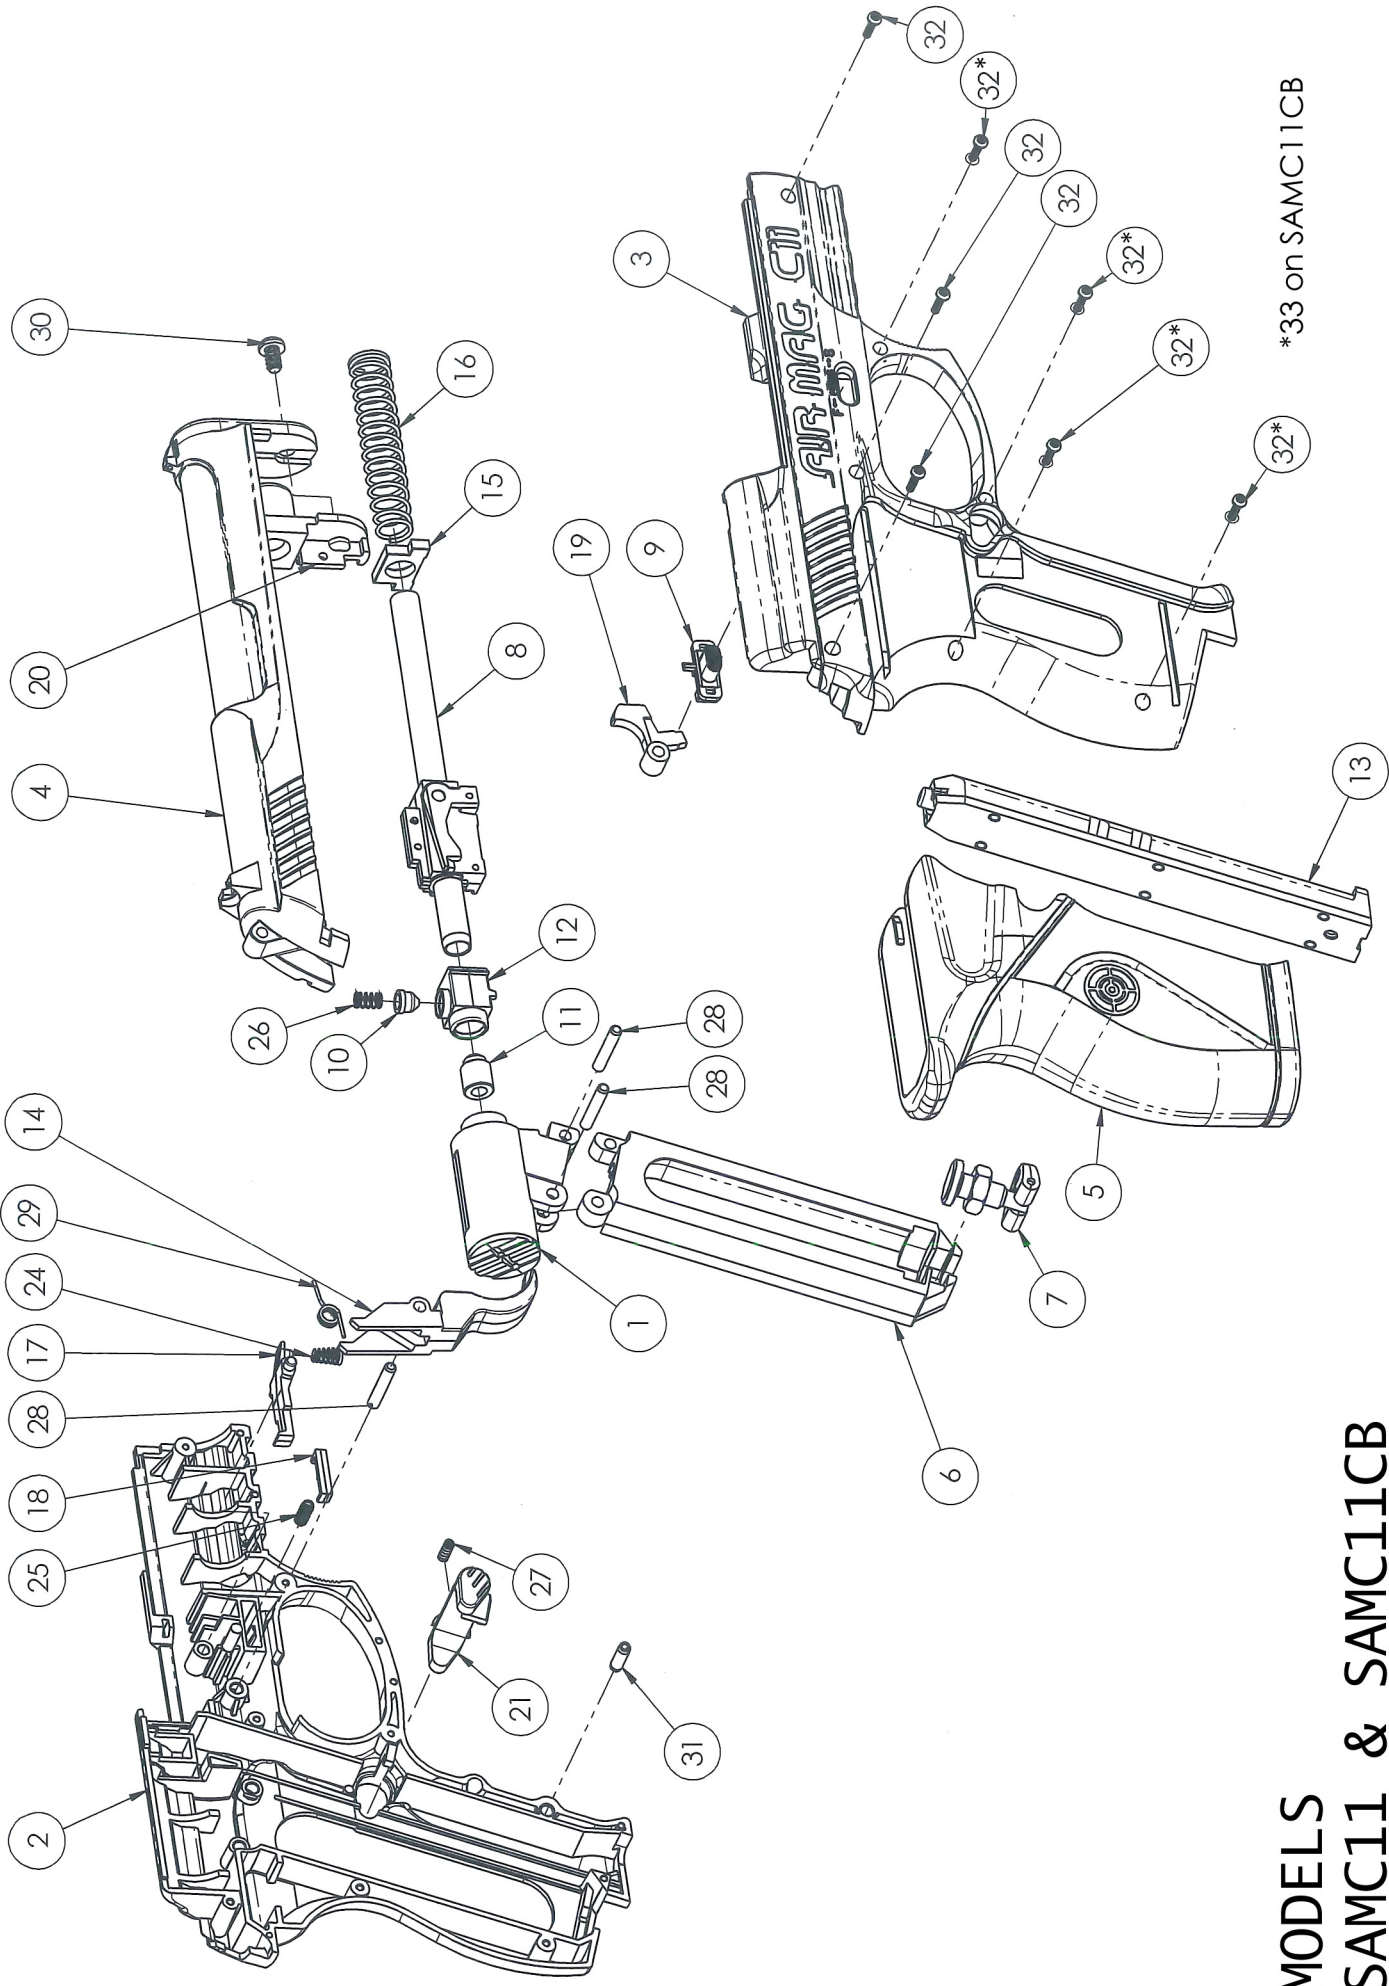

**PARTS LIST FOR SAMC11 and SAMC11CB**

Manufacture Start Date: 6/20/10

PART NUMBER	DESCRIPTION
1	S11-007 Valve Assembly
2	S11A101 Frame LH, Black (SAMC11)
	SC11A101 Frame LH, Clear (SAMC11CB)
3	S11A102 Frame RH, Black (SAMC11)
	SC11A102 Frame RH, Clear (SAMC11CB)
4	C11B104 Slide, Black (SAMC11)
	SC11-104 Slide, Clear (SAMC11CB)
5	C11A105 Grip
6	C11B802 CO2 Housing
7	C11A008 CO2 Screw Assembly
8	S11-003 Barrel Assy
9	C11-009 Safety-Sticker Assembly
10	S11-126 BB Stopper
11	S11A125 Hammer
12	S11-113 BB Housing
13	S11A005 Clip Assy, 6mm
14	C11-107 Trigger
15	S11-111 Barrel Spring Stopper
16	C11-119 Spring, 4.5mm Barrel
17	C11A112 Fixing Plate
18	C11-110 Safty Spring Seat
19	C11-109 Locking Block
20	S11-103 Fixing Block Airsoft
21	C11C106 Magazine Catch
24	C11-121 Spring, Fixing Plate
25	C11-123 Spring, Safty
26	C11-120 Spring, BB's Stopper
27	C11-124 Spring, Magazine Catch
28	C11-529 Pin 3mm X 18mm
29	C11-122 Spring, Trigger
31	ABX-018 Spring Pin, Slotted, .125x.375
32	C11-117 Screw 1-42 x 312 PH Type B
33	C11-116 Screw (SAMC11CB)

**SAMC11 UNIQUE PARTS**

2	S11A101	Frame LH, Black
3	S11A102	Frame RH, Black
4	C11B104	Slide, Black

**SAMC11CB UNIQUE PARTS**

2	SC11A101	Frame LH, Clear
3	SC11A102	Frame RH, Clear
4	SC11-104	Slide, Clear
33	C11-116	Screw
30	C11-118	Screw 7-18 x 250 PH Thd Frm