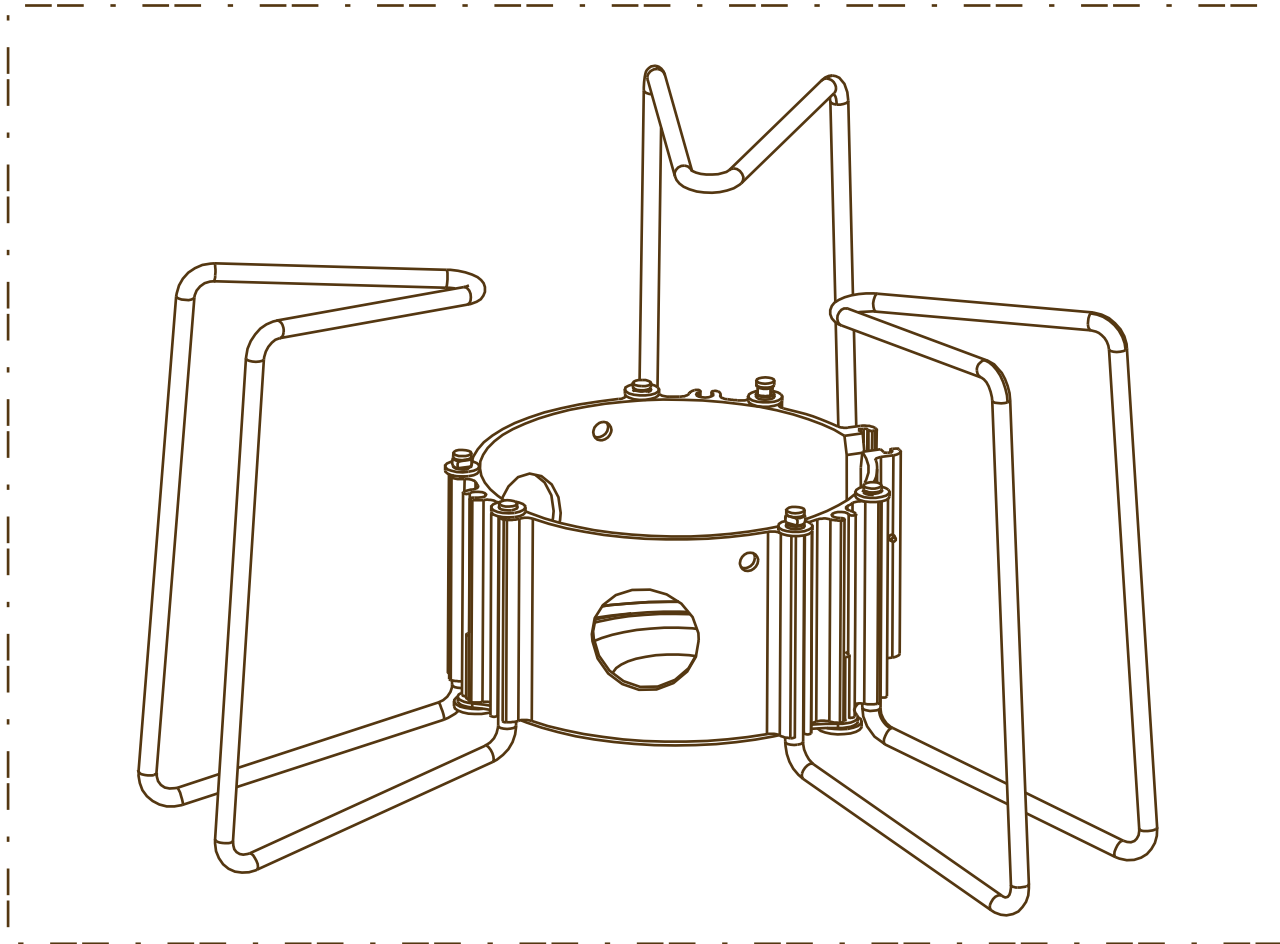

Fuel Line Assembly includes: G Jet, needle weight, and cable #419858

Enclosure Assembly (includes legs) #419832

DragonFly