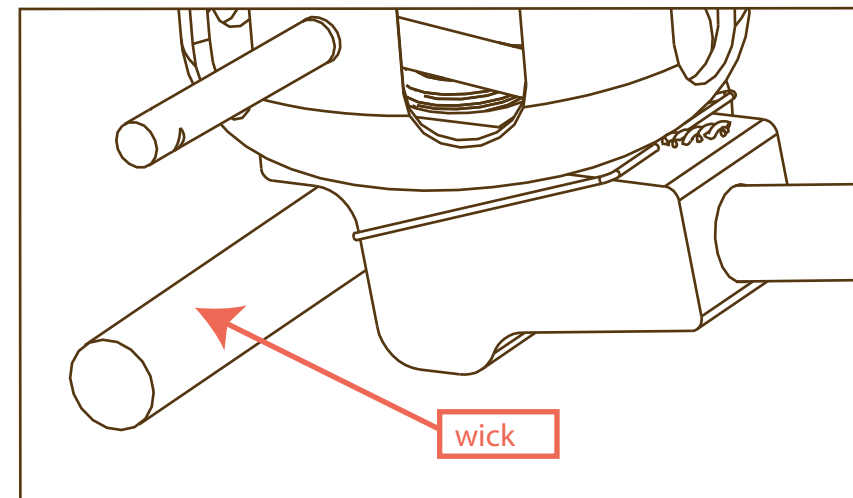

Fuel Line Assembly includes: G Jet, needle weight, and cable #419858

Enclosure Assembly (includes legs) #419832

DragonFly