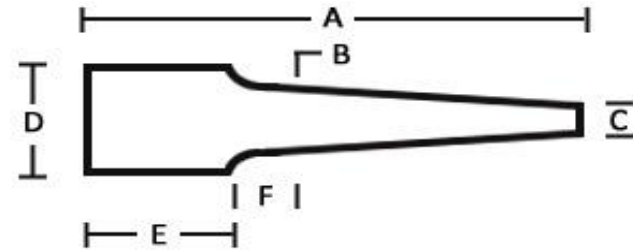

DOUGLAS BARRELS, INC.

Barrel Countour	Approx. Weight	A	B	C	D	E	F
Sporter Barrels							
#1	2-1/4 lbs.	22"	.700"	.560"	1.200"	1-1/4"	3"
#2	2-3/4 lbs.	24"	.750"	.600"	1.200"	1-1/4"	2-5/8"
#3	3 lbs.	24"	.780"	.625"	1.200"	1-1/4"	2-3/8"
#4	3-1/2 lbs.	26"	.875"	.650"	1.200"	1-1/4"	2-1/8"
#5	4 lbs.	26"	.900"	.700"	1.200"	1-3/4"	2"

#5A	**	22" - 26"	1.015"	.750"	1.200"	1.750"	2"
Silhouette	4-1/2 lbs.	24" Only	.950"	.750"	1.200"	1.750"	2"
Featherweight	2 lbs.	22" - 26"	-	.560"	1.200"	1/4"	-"

Target Barrels

#6	5-1/2 lbs.	26"	-	.750"	1.200"	3	-
#7	6-1/4 lbs.	26"	-	.875"	1.200"	3	-
#8	8-1/2 lbs.	28"	-	1.000"	1.200"	3	-
9	9-3/4 lbs.	30"	-	1.125"	1.250"	3	-
7-W	6 lbs.	28"	-	.937"	1.060"	3	-
Benchrester	9 - 11 lbs.	-	1-1/4" Straight Cylinder Rough or Finished Turn				
Basic	-	25-1/2"	1.200" Plus OD Rought Turned Blank Barrel				

Basic

-

27-1/2"

1.200" Plus OD
Rought Turned
Blank Barrel

Basic

-

29-1/2"

1.200" Plus OD
Rought Turned
Blank Barrel