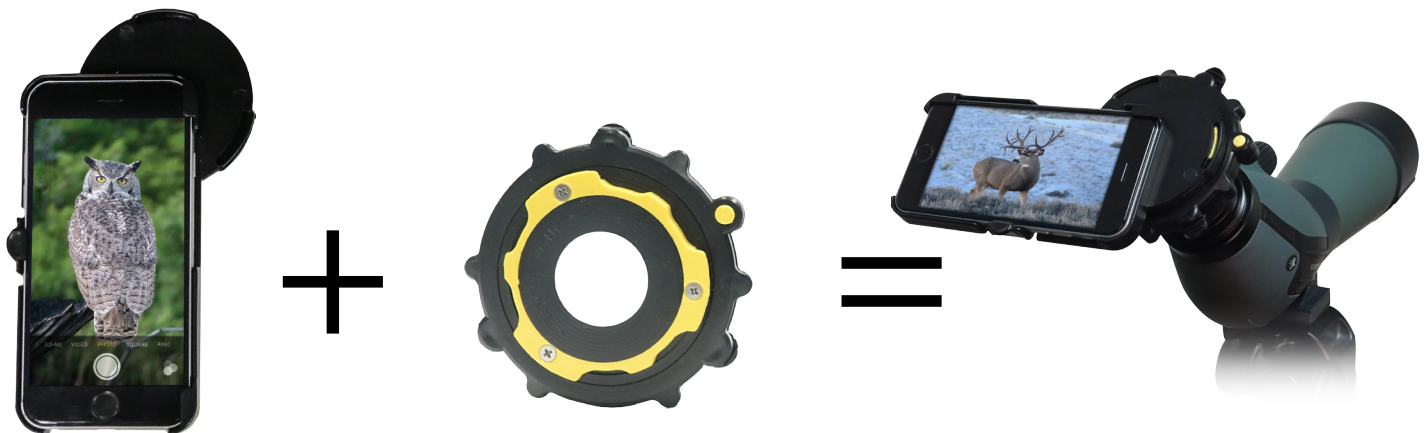

PHONE/GOPRO ADAPTERS

MODEL

PART NUMBER

APPLE

iPhone 4/4s	C1i4
iPhone 5/5s	C1i5
iPhone 5/5s LifeProof Fre Case Adapter	C1i5LP
iPhone 5/5s OtterBox Defender Case Adapter	C1i5OB
iPhone 5c	C1i5c
iPhone 6/6s	C1i6
iPhone 6/6s LifeProof Fre Case Adapter	C1i6LP
iPhone 6/6s OtterBox Defender Case Adapter	C1i6OB
iPhone 6/6s Plus	C1i6P
iPhone 6/6s Plus OtterBox Defender Case Adapter	C1i6POB
iPhone 7	C1i7
iPhone 7 Plus	C1i7P
iPhone SE	C1i5
iPhone SE LifeProof Fre Case Adapter	C1i5LP
iPhone SE OtterBox Defender Case Adapter	C1i5OB

MODEL

PART NUMBER

MOTOROLA

Droid Turbo	C2KMDT
Droid Turbo 2	C2KMDT

SAMSUNG

Galaxy Note 5	C1SN5
Galaxy S3	C1S3
Galaxy S4	C1S4
Galaxy S5	C1S5
Galaxy S6	C1S6
Galaxy S6 Edge	C1S6E
Galaxy S7	C1S7
Galaxy S7 Active	C1S7A
Galaxy S7 Edge	C1S7E

GOPRO

Hero 3+	C2GPH4
Hero 4	C2GPH4

Optic not listed? Try our U-1 Mini and U-2 Universal Optic Adapters!
Phone not listed? See www.phoneskope.com for custom phone cases!

WITH PHONE SKOPE'S WIDE RANGE OF CUSTOM TO UNIVERSAL ADAPTERS FOR YOUR OPTICS, CAPTURING HIGH QUALITY PHOTOS AND VIDEOS HAS NEVER BEEN EASIER.

WWW.PHONESKOPE.COM

800.790.4480

#PHONESKOPE