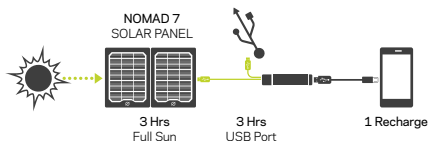

HOW IT WORKS

TECHNICAL SPECIFICATIONS

Charge times:

Nomad 7®	2.5-5 hrs
USB Source	2.5 hrs

Battery:

Cell chemistry	Li-ion NMC
Cell type	18650 by LG chem/ Samsung
Cell capacity	9.4Wh (3.6V, 2600mAh)
Lifecycles	hundreds of cycles
Shelf-life	Keep plugged in, or charge every 3-6 months
Fuses	none
Management system	Charging and low-battery protection built-in

Ports:

USB port (output)	5V, up to 1A (5W max), regulated
USB port (input)	5V, up to 1A (5W max)

General:

Chainable	No
Weight	2.5oz (70g)
Dimensions	3.6 x 0.75 x 0.75in (9.2 x 1.9 x 1.9cm)
Operating usage temp.	32-104 F (0-40 C)
Certs	CE, FCC, ROHS
Warranty	12 months

Be sure to register your product at goalzero.com/support