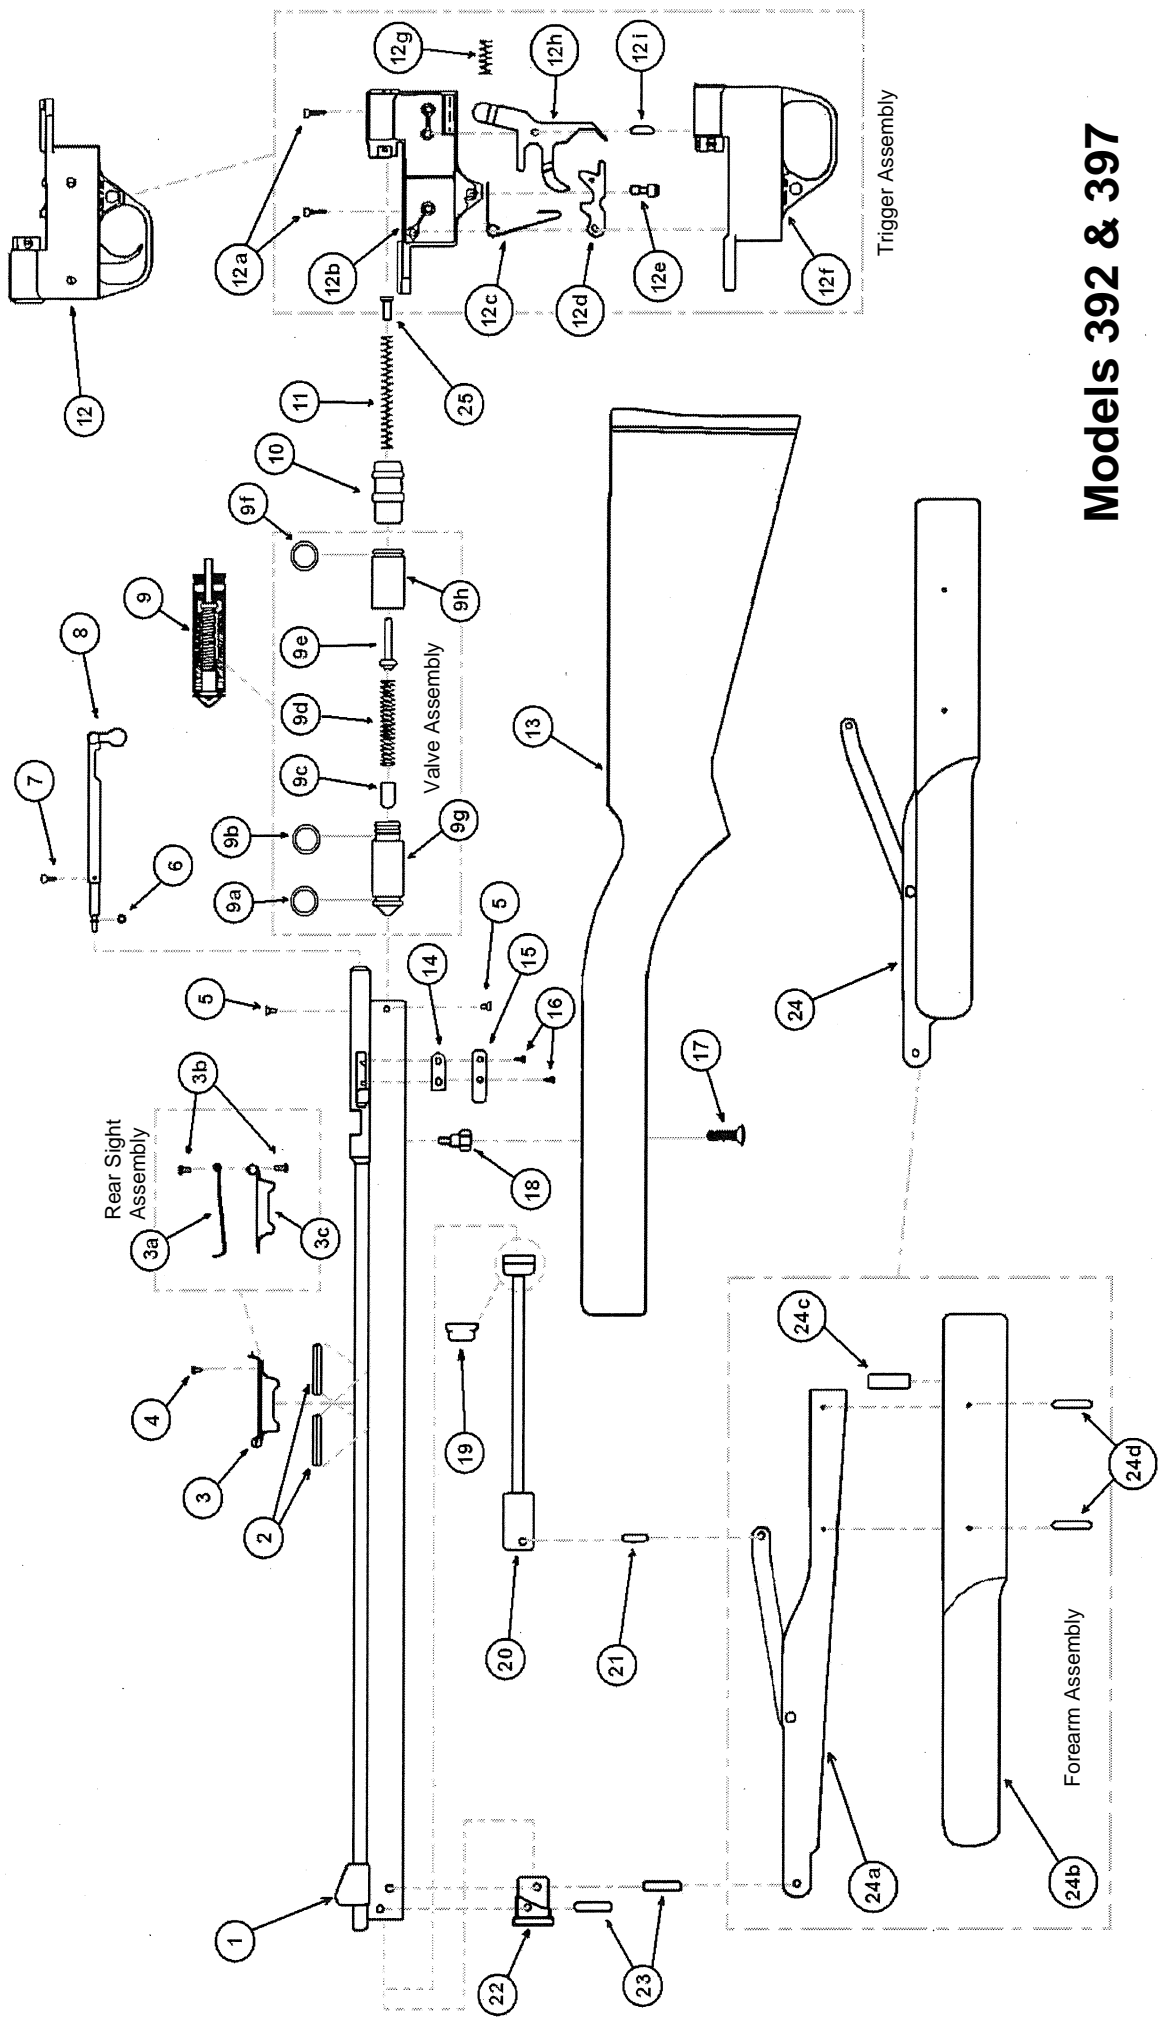

## EXPLODED VIEW & PARTS LIST

Model 392 .22 cal.  
Model 397 .177 cal.  
Pneumatic Air Rifles

Manufacture Start Date: 10/04/07

Last Update: 3/27/13

CROSMAN CORPORATION  
7629 ROUTES 5 & 20  
BLOOMFIELD, NY 14469  
Phone: 1-800-724-7486  
Parts Order Fax: 585-657-5405

**PARTS LIST FOR 397 and 392**  
 Manufacture Start Date: 10/04/07

	PART NUMBER	DESCRIPTION	Qty
1	392-007	Barrel Assembly (392)	1
	397-012	Barrel Assembly (397)	1
2	397-026	Base Grip	2
3	397-027	REAR SIGHT ASSEMBLY	1
3a	397-029	Sight Arm	1
3b	397-031	Windage Screw	2
3c	397-028	Sight Base	1
4	397-030	Screw, Sight Elevation	1
5	397-061	Screw	2
	970-028	Breech Seal (392)	1
6	397-062	Breech Seal (397)	1
	397-044	Lug, Bolt Locking	1
8	392-011	Bolt Assembly (392)	1
	397-054	Bolt Assembly (397)	1
9	397B032	VALVE ASSEMBLY	1
9a	JTX-080	O-Ring	1
9b	397-037	O-Ring	1
9c	1322-056	Check Valve	1
9d	397-035	Spring	1
9e	397-038	Exhaust Valve Assembly	1
9f	397-036	O-Ring	1
9g	397B034	Inlet Valve Body	1
9h	397B063	Exhaust Valve Body	1
10	G397-019	Striker	1
11	2200A032	Spring, Striker	1
12	397-046	TRIGGER ASSEMBLY	1
12a	38-117	Screw (2x)	1
12b	397A048	Trigger Case, Right	1
12c	397A052	Spring, Sear	1
12d	397-051	Sear	1
12e	760A017	Safety	1
12f	397-047	Trigger Case, Left	1
12g	766-091	Spring	1
12h	397-049	Trigger	1
12i	397-050	Pin	1
13	CB9A011	Stock Assembly	1
14	397-060	Cam Face	1
15	397-058	Cover, Cam Face	1
16	397-059	Screw, Cam Face	2
17	397-041	Screw	1
18	397-042	Stock Lug	1

	PART NUMBER	DESCRIPTION	Qty
19	397-025	Piston, Rubber	1
20	397A020	Piston Rod Assembly	1
21	10804	Dowel Pin	1
22	397A001	Muzzle Cap, Black	1
23	397-002	Muzzle Cap Pin	2
24	CB9B002	FOREARM ASSEMBLY	1
24a	397A004	Lever, Link Assembly	1
24b	CB9B003	Forearm	1
24c	HB17-026	Forearm Bumper	1
24d	397-005	Forearm Pin	2
25	397-064	Guide Pin	1

**392 Unique Parts**

1	392-007	Barrel Assembly	1
6	970-028	Breech Seal	1
8	392-011	Bolt Assembly	1

**397 Unique Parts**

1	397-012	Barrel Assembly	1
6	397-062	Breech Seal	1
8	397-054	Bolt Assembly	1